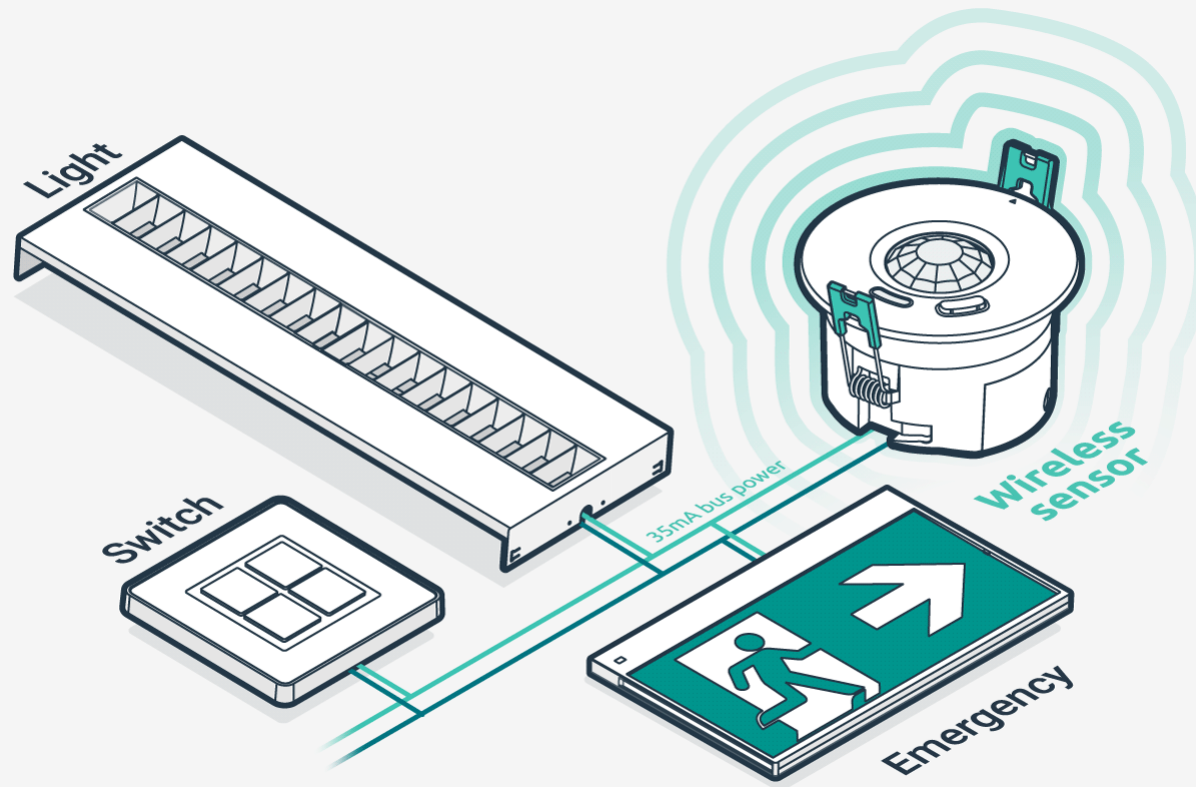

Wireless DALI extension

Our Wireless sensors support bridging to other DALI-2 devices

With an inbuilt power supply, the wireless sensors can provide up to 35mA of bus power to other DALI devices.