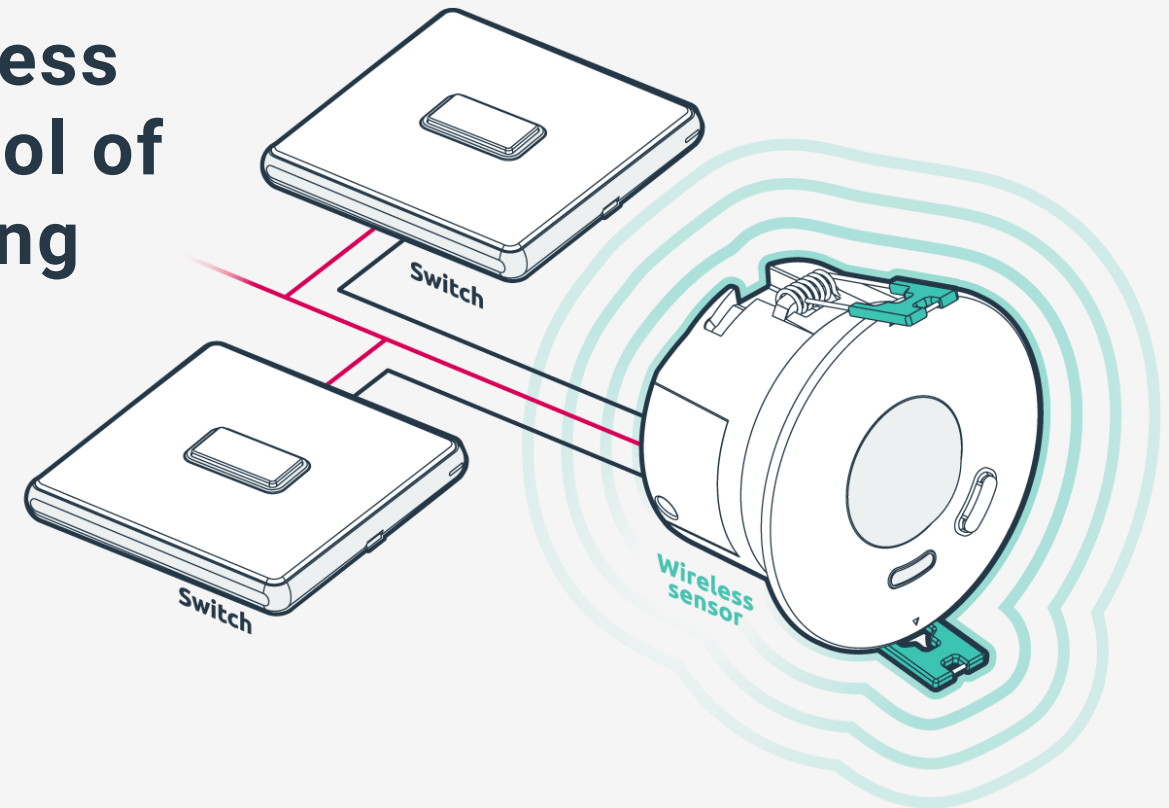

### Wellbeing

Improve building performance better with **eCO<sub>2</sub>**, **temperature**, **eVoCs**, **humidity** and **pressure sensors**, built into our **Wireless sensors**

## Wireless light level measurement

Internal light level sensors can **measure and report light level changes wirelessly** with support for IEC62386-304

## Wireless switch

Each switch **provides a wireless input** to the system for **control of lights anywhere in the building**

- Option of two mains rated switch inputs
- Users can connect standard switch types directly to the sensor
- Our wireless switches are compliant to IEC62386-301 and IEC62386-302