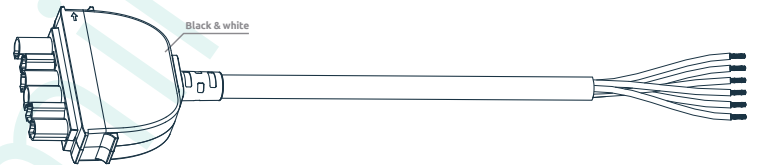

Type	1 m	3 m	5 m	7 m	10 m	15 m	20 m	
5 core switched	zc-cord-sw-1m	zc-cord-sw-3m	zc-cord-sw-5m	zc-cord-sw-7m	zc-cord-sw-10m	zc-cord-sw-15m	zc-cord-sw-20m	
5 core unswitched	zc-cord-un-1m	zc-cord-un-3m	zc-cord-un-5m	zc-cord-un-7m	zc-cord-un-10m	zc-cord-un-15m	zc-cord-un-20m	
6 core switched / unswitched	zc-cord-sw-un-1m	zc-cord-sw-un-3m	zc-cord-sw-un-5m	zc-cord-sw-un-7m	zc-cord-sw-un-10m	zc-cord-sw-un-15m	zc-cord-sw-un-20m	
Interlink	zc-cord-int-0.2m	zc-cord-int-1m	zc-cord-int-3m	zc-cord-int-5m	zc-cord-int-7m	zc-cord-int-10m	zc-cord-int-15m	zc-cord-int-20m
Extension	zc-cord-ext-1m	zc-cord-ext-3m	zc-cord-ext-5m	zc-cord-ext-7m	zc-cord-ext-10m	zc-cord-ext-15m	zc-cord-ext-20m	
Luminaire		zc-cord-lum-2.4m						

5 core switched & 5 core unswitched

Number of conductors	5
Cable size	1.5 mm ²
Cable type	PVC
Current carrying capacity	16 A

6 core switched / unswitched

Number of conductors	6
Cable size	1.5 mm ²
Cable type	PVC
Current carrying capacity	16 A

Extension

Number of conductors	5
Cable size	1.5 mm ²
Cable type	PVC
Current carrying capacity	16 A

Luminaire

Number of conductors	5
Cable size	1.5 mm ²
Cable type	PVC
Current carrying capacity	16 A