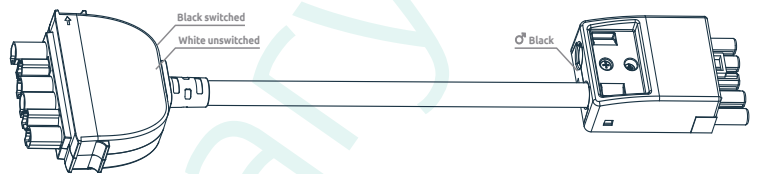

Type	1 m	3 m	5 m	7 m	10 m	15 m	20 m	
5 core switched	zc-cord-sw-1m	zc-cord-sw-3m	zc-cord-sw-5m	zc-cord-sw-7m	zc-cord-sw-10m	zc-cord-sw-15m	zc-cord-sw-20m	
5 core unswitched	zc-cord-un-1m	zc-cord-un-3m	zc-cord-un-5m	zc-cord-un-7m	zc-cord-un-10m	zc-cord-un-15m	zc-cord-un-20m	
6 core switched / unswitched	zc-cord-sw-un-1m	zc-cord-sw-un-3m	zc-cord-sw-un-5m	zc-cord-sw-un-7m	zc-cord-sw-un-10m	zc-cord-sw-un-15m	zc-cord-sw-un-20m	
Interlink	zc-cord-int-0.2m	zc-cord-int-1m	zc-cord-int-3m	zc-cord-int-5m	zc-cord-int-7m	zc-cord-int-10m	zc-cord-int-15m	zc-cord-int-20m
Extension	zc-cord-ext-1m	zc-cord-ext-3m	zc-cord-ext-5m	zc-cord-ext-7m	zc-cord-ext-10m	zc-cord-ext-15m	zc-cord-ext-20m	
Luminaire		zc-cord-lum-2.4m						

5 core switched & 5 core unswitched

Number of conductors	5
Cable size	1.5 mm ²
Cable type	PVC
Current carrying capacity	16 A

6 core switched / unswitched

Number of conductors	6
Cable size	1.5 mm ²
Cable type	PVC
Current carrying capacity	16 A

Extension

Number of conductors	5
Cable size	1.5 mm ²
Cable type	PVC
Current carrying capacity	16 A

Luminaire

Number of conductors	5
Cable size	1.5 mm ²
Cable type	PVC
Current carrying capacity	16 A