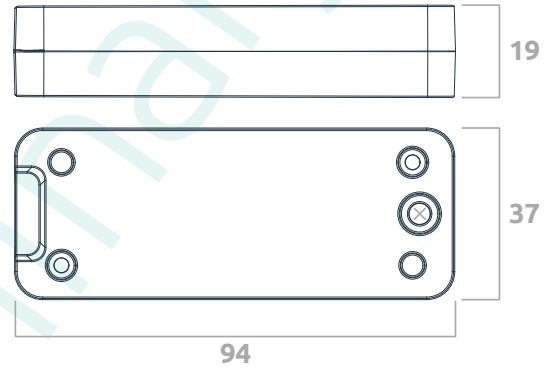

## Product range

| Order code | Description     |
|------------|-----------------|
| zc-fm-kit  | Field mount kit |

## Dimensions (mm)

|          |                                 |
|----------|---------------------------------|
| Size     | W94 x H19 x D37                 |
| Mounting | Field mounting, mounting hole × |